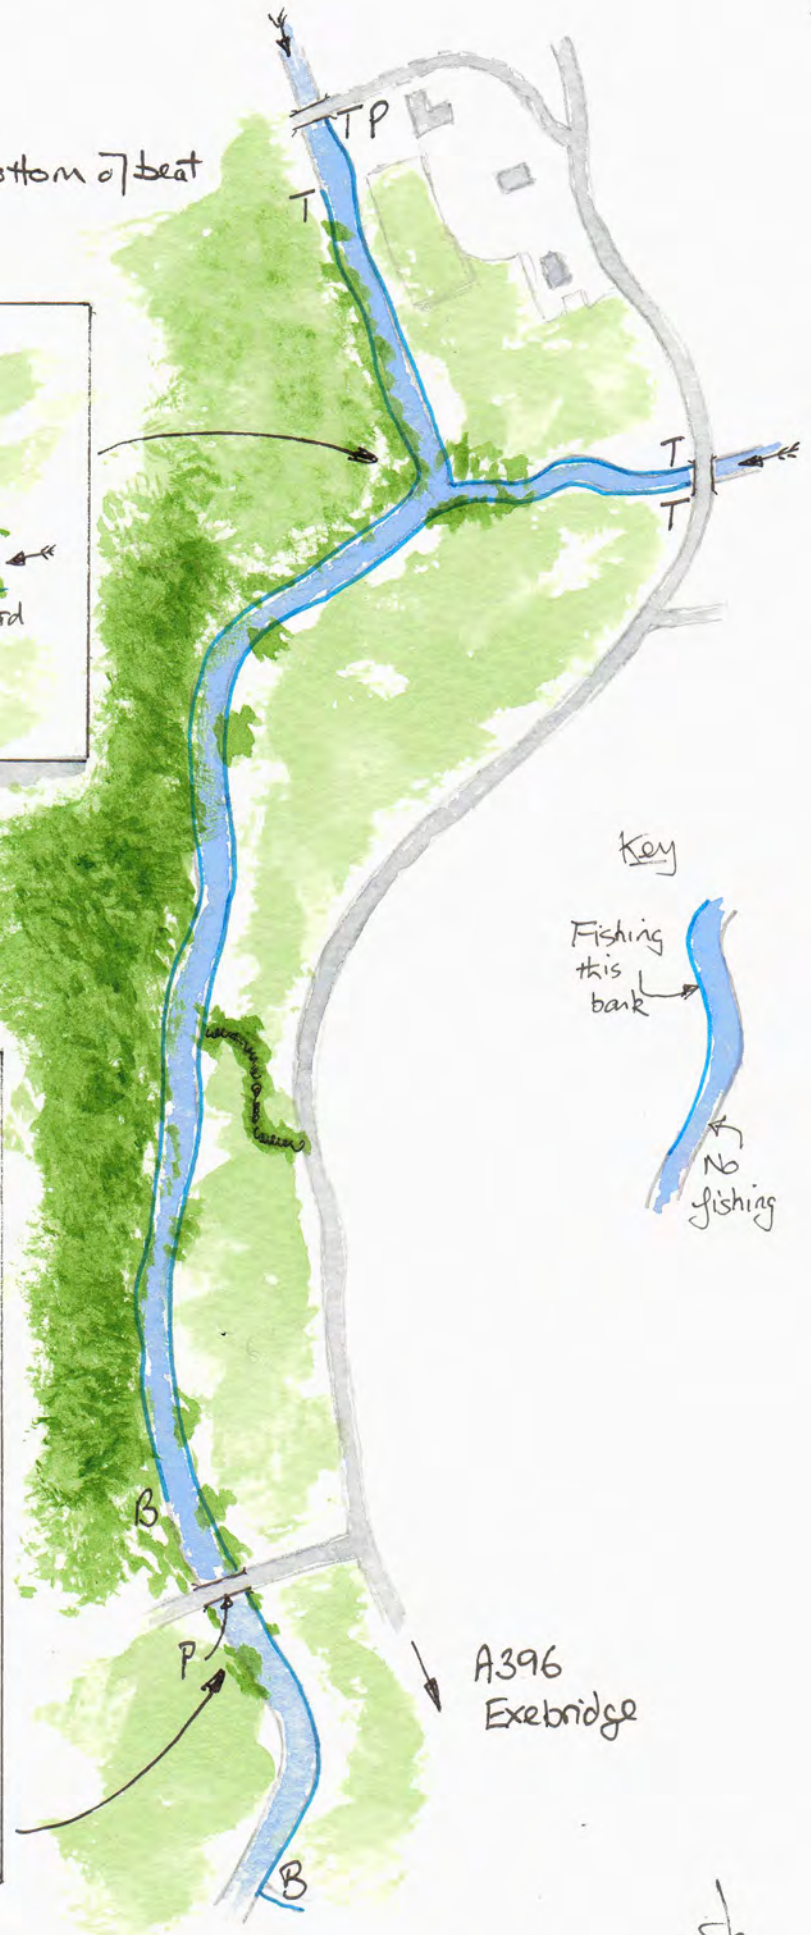

# DAA - PERRY

P - parking

T - top of beat    B - bottom of beat

Key

A396  
Exebridge

dc