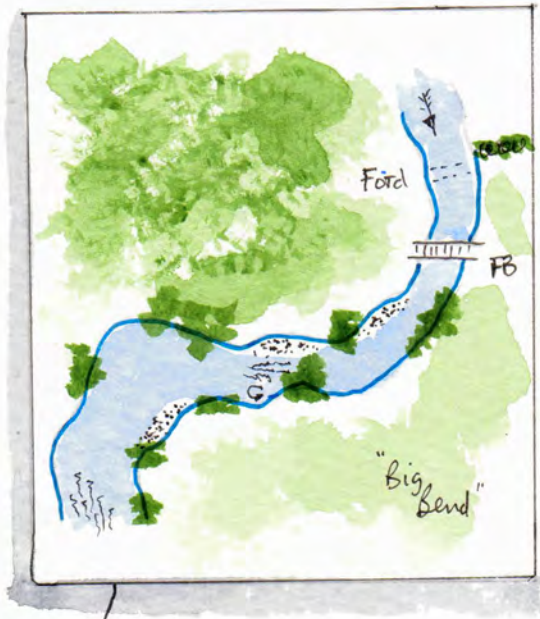

DAA - HELE

P - parking
 T - top of beat
 B - bottom of beat

Key

A396
 Exebridge

dc