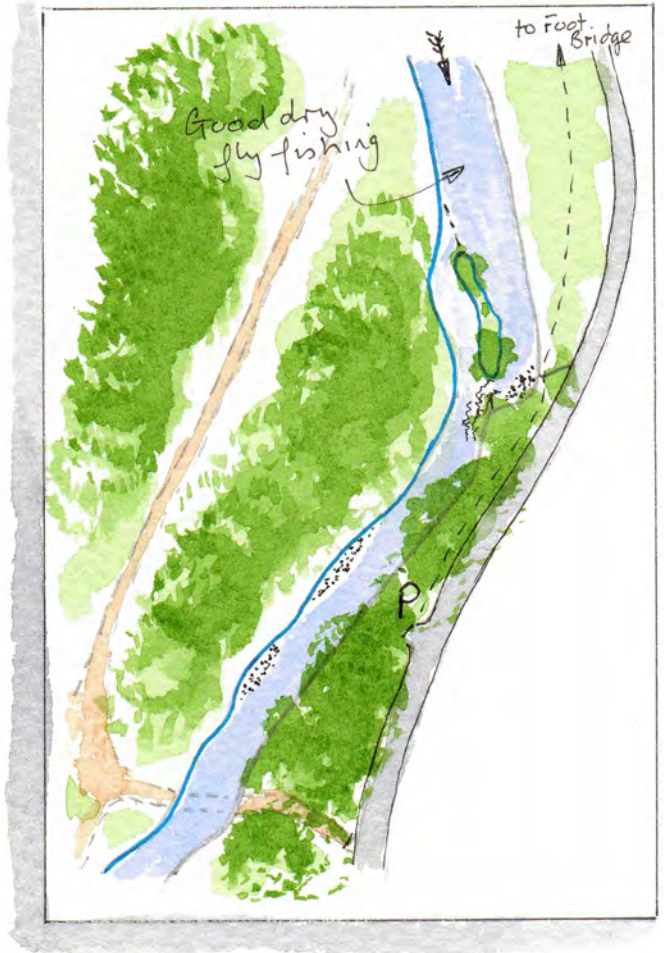

DAA
LOWER HOLLAM

B - Bottom of beat
P - Parking

→ A396
Exebridge
(Dulverton)

Jc