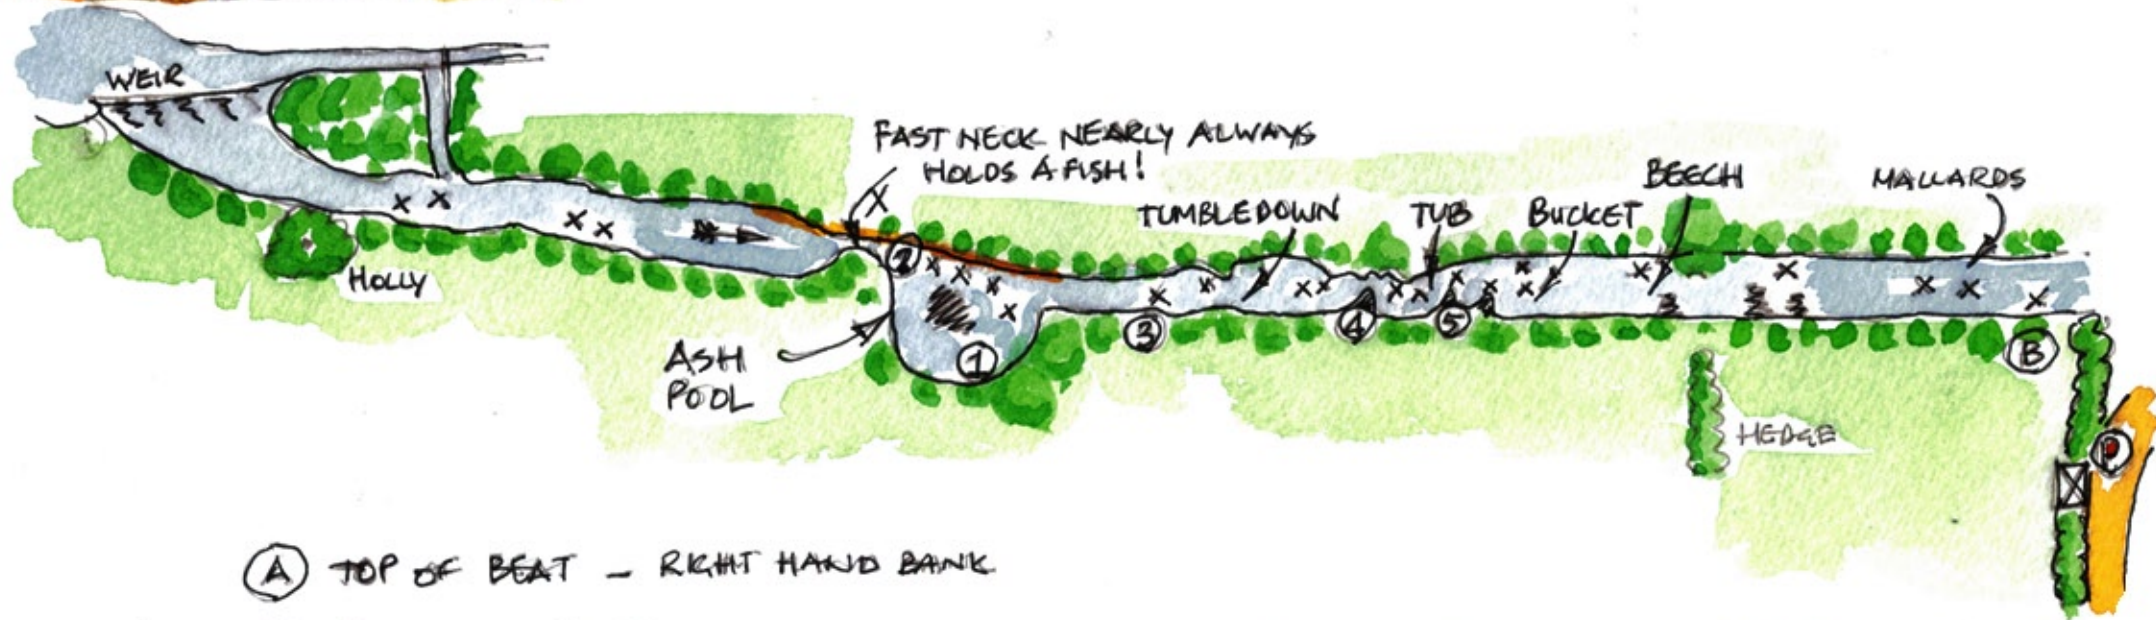

B3223

- Ⓐ TOP OF BEAT - RIGHT HAND BANK
- Ⓑ BOTTOM OF BEAT
- Ⓟ PARKING
- X SALMON LIES

STOATS TAIL, DULVERTON

- FISHING NOTES:
- WADE TO ① CAST UPSTREAM TO ② BRING BAIT BACK AROUND SUBMERGED ROCK.
 - GET IN AT ③ FISH DOWNSSTREAM TO ④.
 - EITHER FISH FROM BEHIND ROCK AT ④ OR GET OUT AND HIDE AT ⑤ + CAST UPSTREAM!