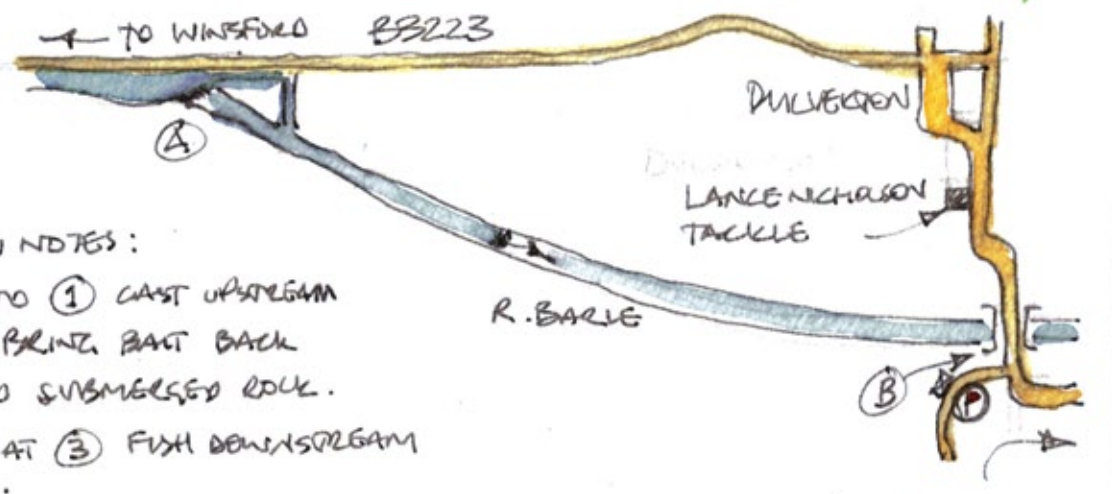

B3223

- Ⓐ TOP OF BEAT - RIGHT HAND BANK
- Ⓑ BOTTOM OF BEAT
- Ⓟ PARKING
- X SALMON LIES

STOATS TAIL, DULVERTON

- FISHING NOTES:
- WADE TO ① CAST UPSTREAM TO ② BRING BAIT BACK AROUND SUBMERGED ROCK.
 - GET IN AT ③ FISH DOWNSSTREAM TO ④.
 - EITHER FISH FROM BEHIND ROCK AT ④ OR GET OUT AND HIDE AT ⑤ + CAST UPSTREAM!